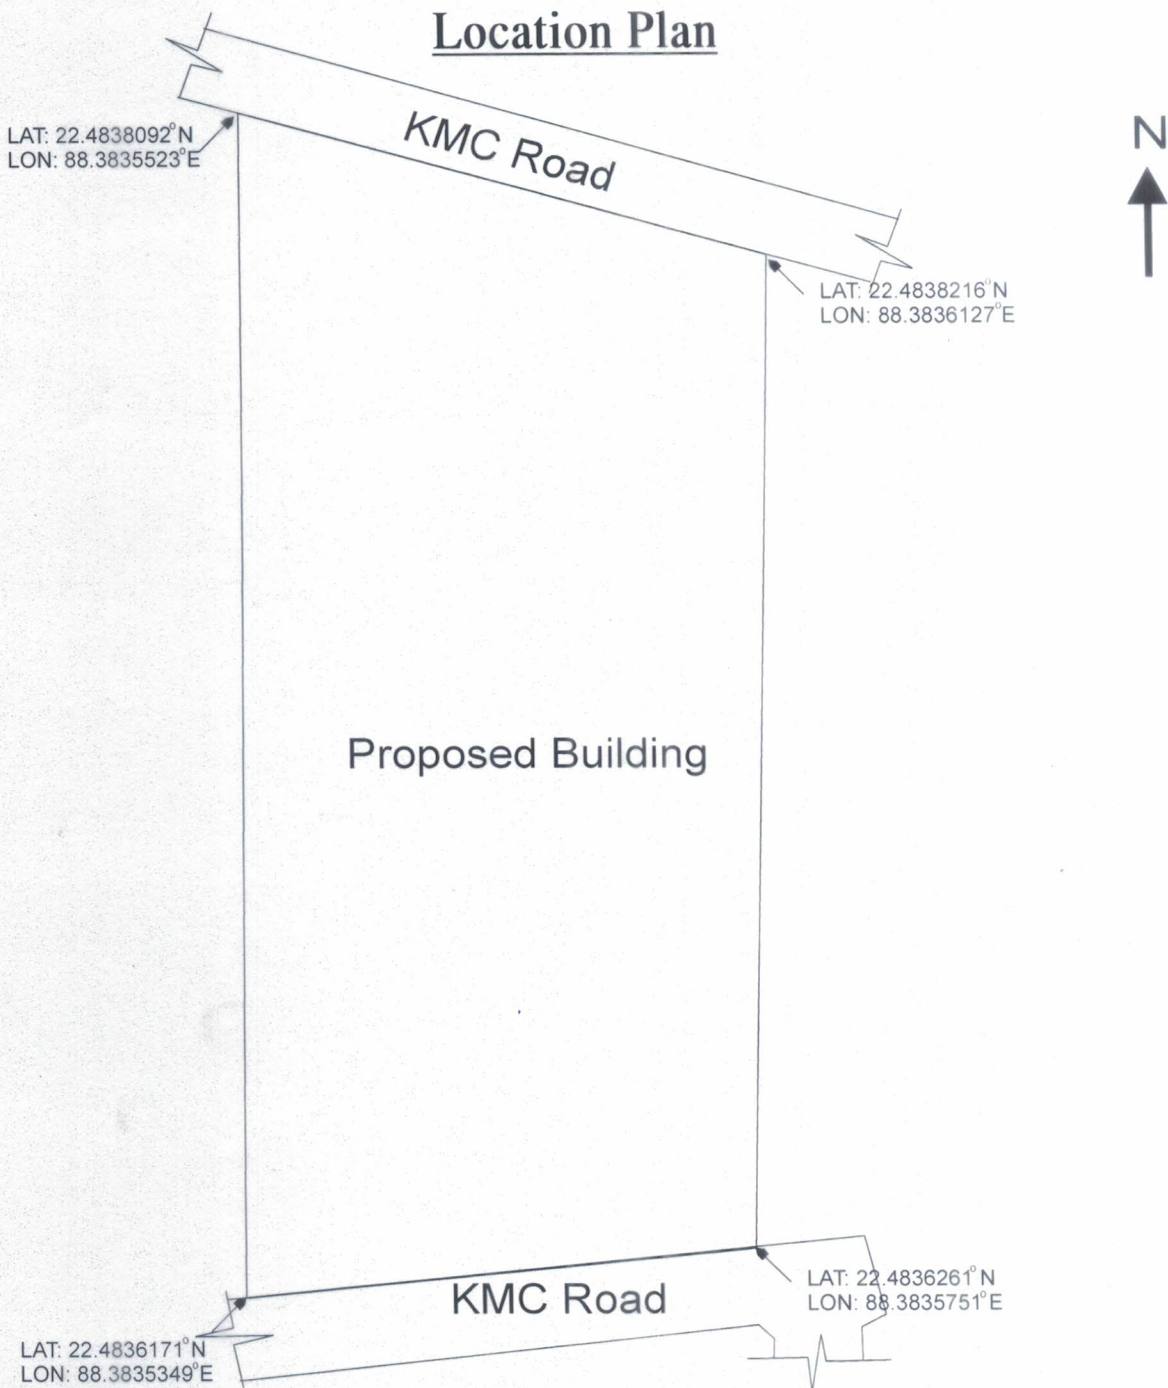

Ref. ....

Date : .....

*Basudeb Pal*

**BASUDEB PAL**  
B.C.E., L.B.S. (K.M.C.)  
E, 14/A, Baghajatin Station Road,  
Kolkata - 700 086  
License No : L.B.S.- 11/623

**For Prititech Engineering**

*Basudeb Pal*